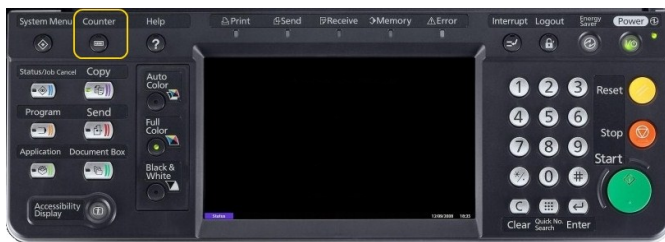

METER READINGS

How to Obtain the Meter Reading from Your Multifunction Device

Supported Models

Colour Devices

TASKalfa 250ci

TASKalfa 300ci

TASKalfa 400ci

TASKalfa 500ci

TASKalfa 552ci

Device Display Panel

Highlighted in
Yellow is the
Counter Button

1. Press the “Counter” Button on your display panel as shown in the Picture Above.

Device Counter Screen

	Copy	Printer	FAX	Total
Black&White:	73016	180397	2217	255630
Full Color:	5523	64619	-----	70142
SingleColor:	0	-----	-----	0
Total:	78539	245016	2217	325772