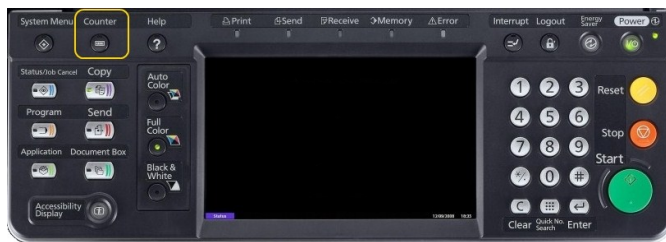

## How to Obtain the Meter Reading from Your Multifunction Device

Device Display Panel

Highlighted in Yellow is the Counter Button

1. Press the “Counter” Button on your display panel as shown in the Picture Above.