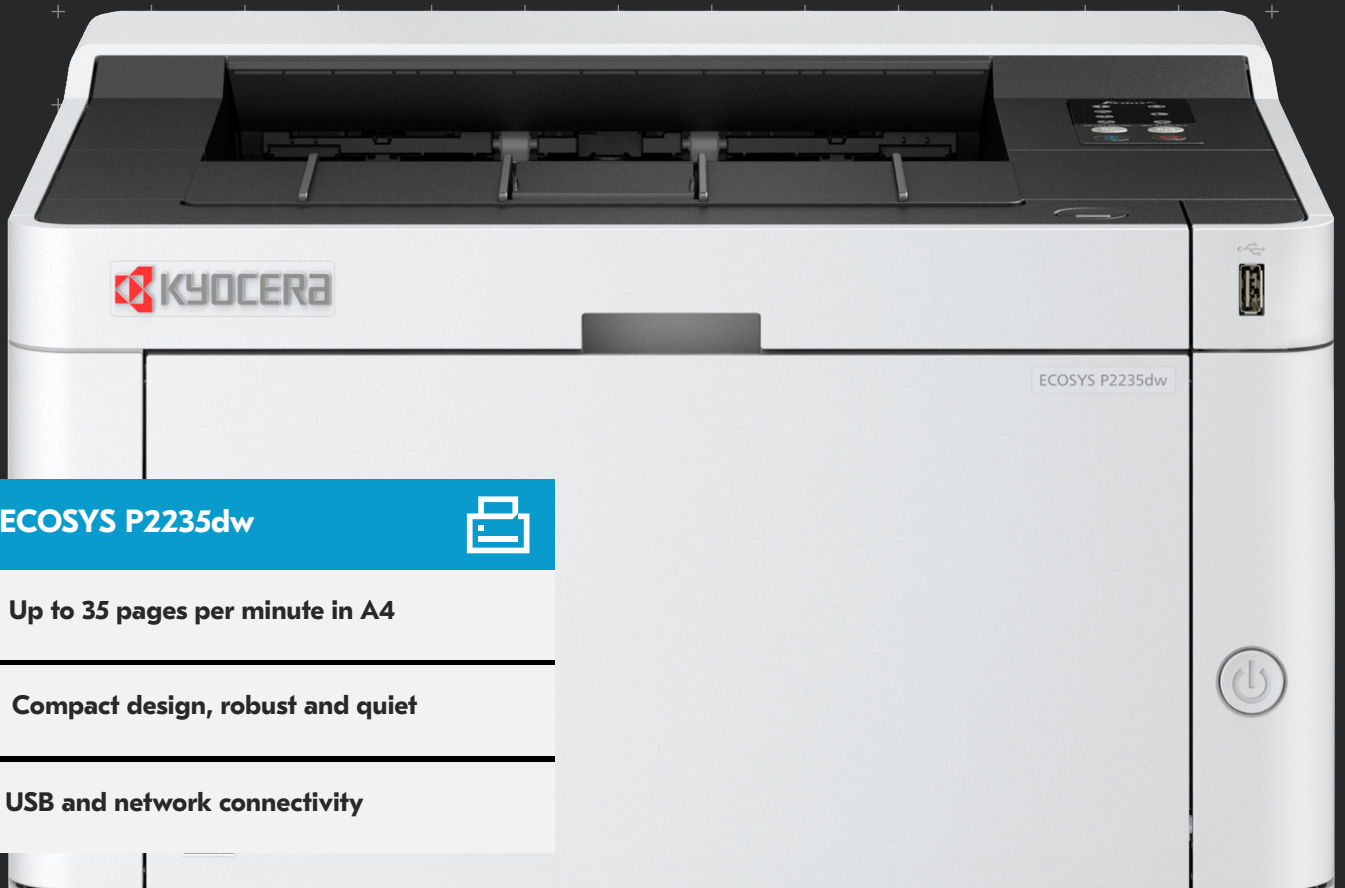

# Tough desktop printers that go the extra mile.

A lot of printing power is hidden under the modern housing of the P2235 devices: a print speed of up to 35 pages per minute, standard duplex functionality for double-sided printing and a paper capacity of up to 850 sheets. As to expect from KYOCERA, they are extremely reliable devices with long-life components and a low TCO.

<b>ECOSYS P2235dw</b> 
<b>Up to 35 pages per minute in A4</b>
<b>Compact design, robust and quiet</b>
<b>USB and network connectivity</b>

(10BaseT/100BaseTX/1000BaseT), Wireless LAN, Slot for optional SD/SDHC-Card

**Dimensions (W x D x H):** Main unit: 375 x 393 x 272 mm

**Weight: Main unit:** Approx. 14 kg

**Power source:** AC 240 V, 50 Hz