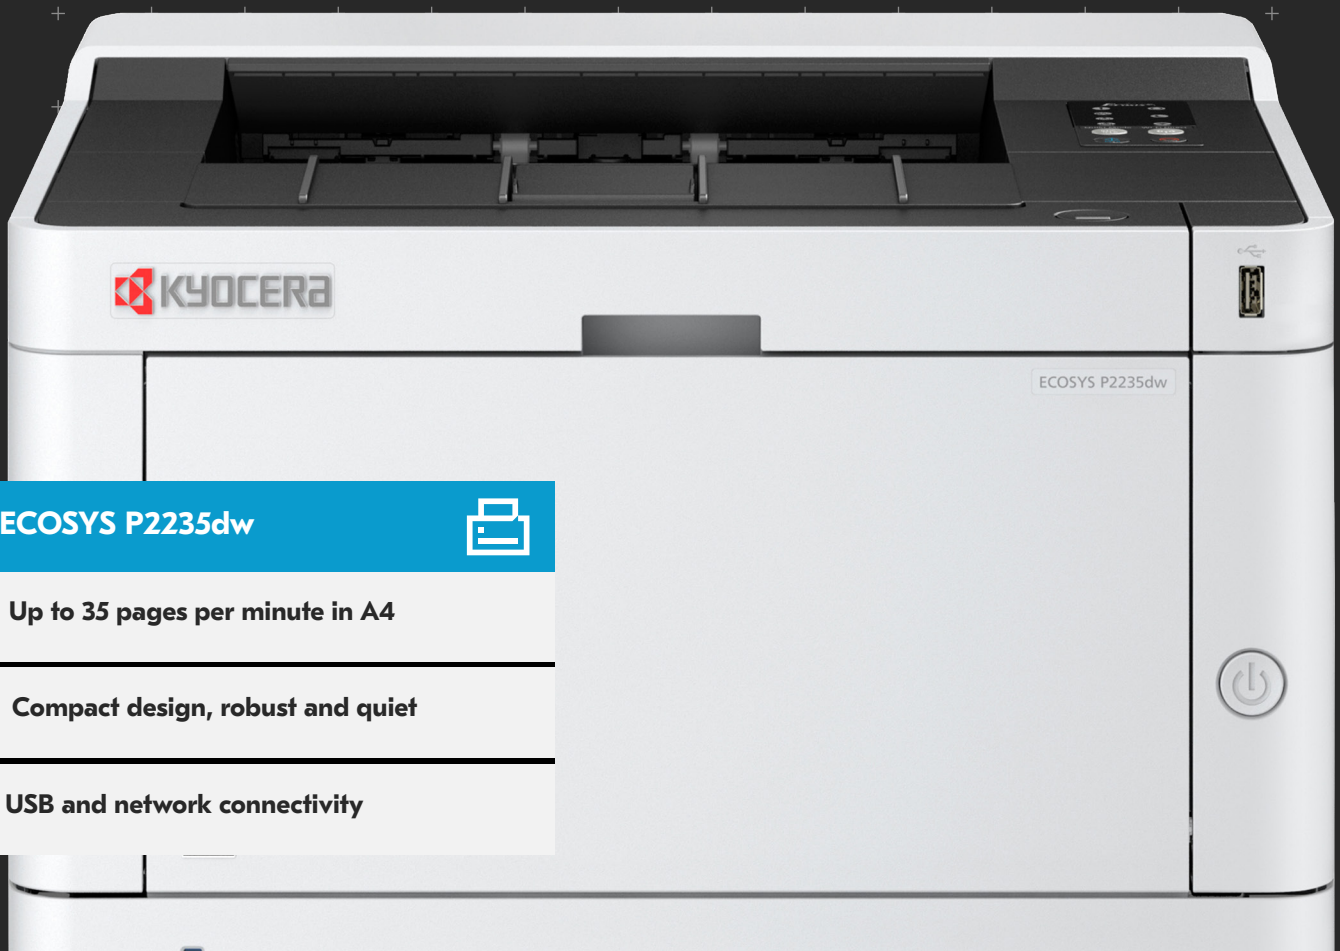

Tough desktop printers that go the extra mile.

A lot of printing power is hidden under the modern housing of the P2235 devices: a print speed of up to 35 pages per minute, standard duplex functionality for double-sided printing and a paper capacity of up to 850 sheets. As to expect from KYOCERA, they are extremely reliable devices with long-life components and a low TCO.

ECOSYS P2235dw

Up to 35 pages per minute in A4

Compact design, robust and quiet

USB and network connectivity

Specifications

ECOSYS

ECOSYS stands for ECOlogy, ECONomy and SYStem-printing. With their long-life components, ECOSYS devices are designed to maximise durability and minimise the total cost of ownership with regard to maintenance, administration and consumables. The cartridge-free system means that toner is the only consumable. The modular design concept allows you to add workflow enhancing functions as required.

(10BaseT/100BaseTX/1000BaseT), Wireless LAN, Slot for optional SD/SDHC-Card

Dimensions (W x D x H): Main unit: 375 x 393 x 272 mm

Weight: Main unit: Approx. 14 kg

Power source: AC 240 V, 50 Hz

Power consumption: