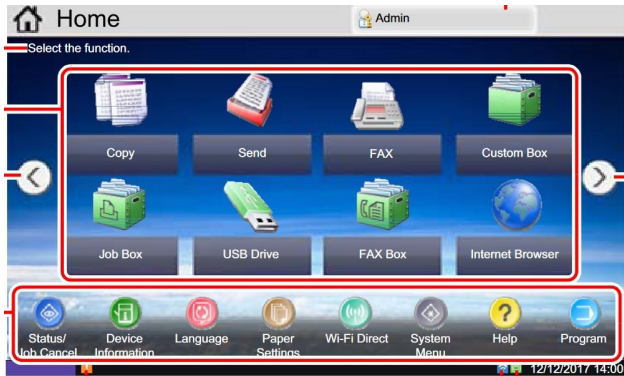

METER READINGS

How to Obtain the Meter Reading from Your Multifunction Device

Device Display Panel

1. Press the “**System Menu**” Button on your display panel as shown in the Picture on the left.

2. Touch the “**Counter**” option on the display screen.