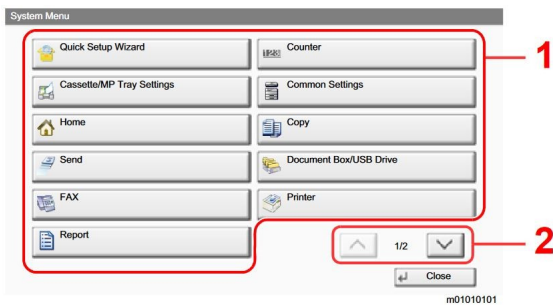

METER READINGS

How to Obtain the Meter Reading from Your Multifunction Device

Device Display Panel

1. Press the “**System Menu**” Button on your display panel as shown in the Picture on the left.

2. Touch the “**Counter**” option on the display screen.